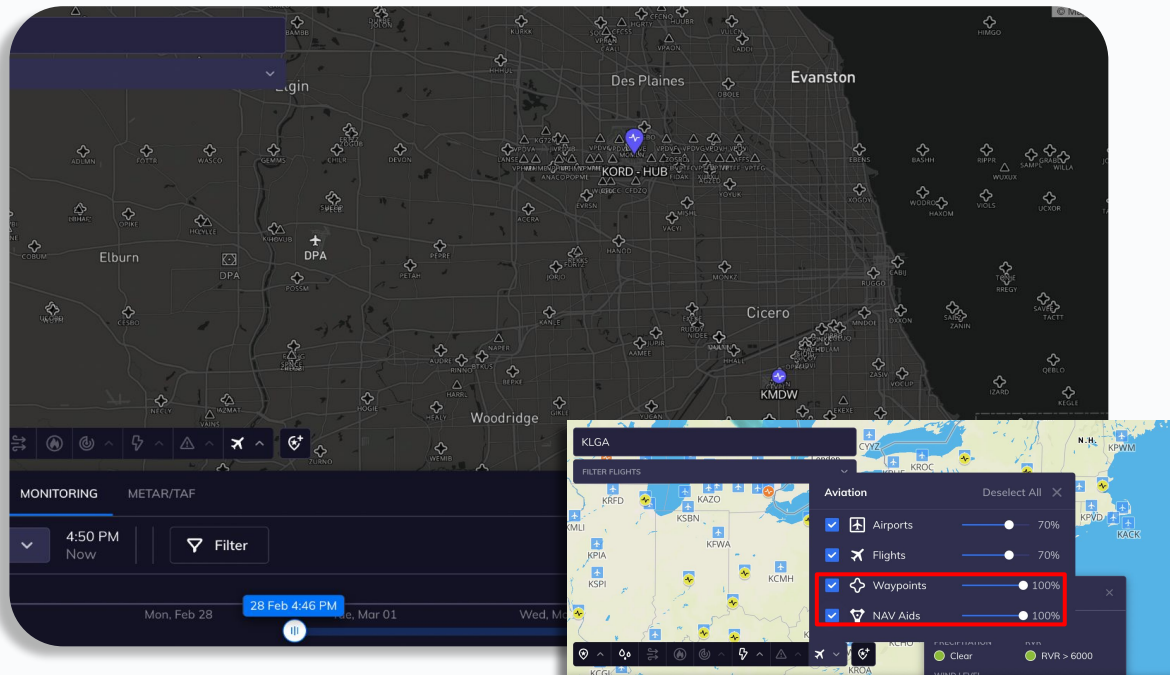

NEW! Navigation Waypoints + FIRs Layer

Introducing new data layers provide relevant navigation aerial data in the platform and take a step towards delivering flight following insights.

Product Specifications

- Waypoints, NAV Aids, and FIRs can be toggled on in the map view.
- Above cloud weather coming soon (est. April 2022) which will enable users to better understand weather at waypoints.
- These features allow us to take another step towards displaying flight plan routes.
- Waypoint and Nav Aids layers replace airport fixes - which you will no longer see in the tool.
- Currently only available in the US.