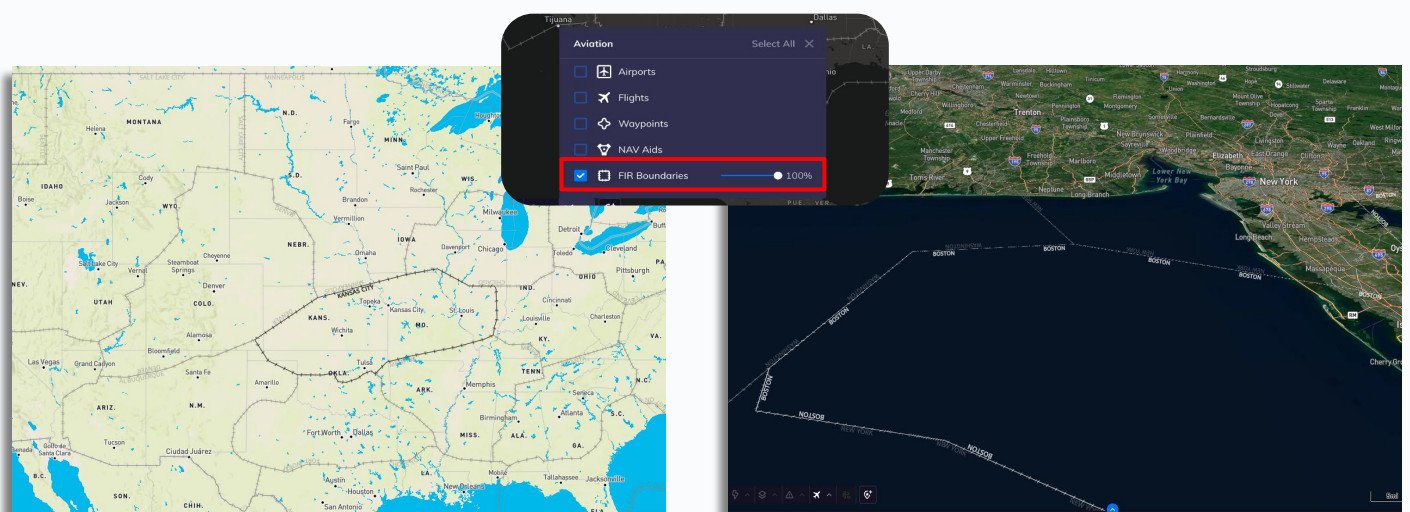

NEW! Navigation Waypoints + FIRs Layer

Introducing new data layers provide relevant navigation aerial data in the platform and take a step towards delivering flight following insights.

Product Specifications

- Waypoints, NAV Aids, and FIRs can be toggled on in the map view.
- Above cloud weather coming soon (est. April 2022) which will enable users to better understand weather at waypoints.
- These features allow us to take another step towards displaying flight plan routes.
- Waypoint and Nav Aids layers replace airport fixes - which you will no longer see in the tool.
- Currently only available in the US.